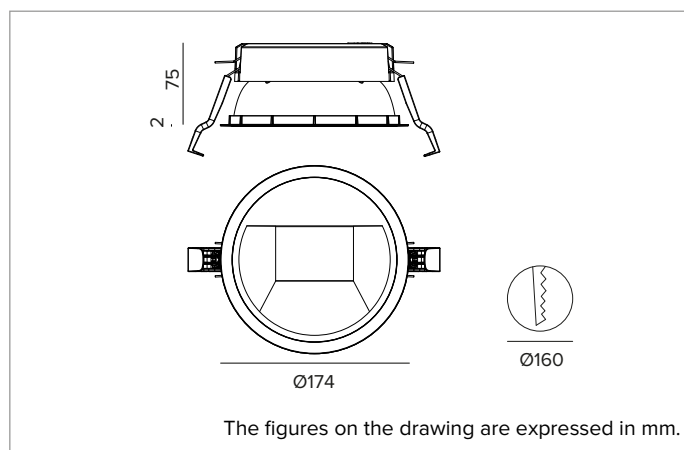

1T8322EL | CCTEVO WALL WASHER 160

Recessed LED Downlight in a trim version

		3500K	H(m)	D1(m)	D2(m)	Emax(lx)	
		Ra90	42°	77°			
Fixture Power	35W	1	0.86	1.70	2322		
Source Flux	4236lm	2	1.73	3.40	580		
Fixture Flux	2935lm	3	2.59	5.11	258		
Efficacy	85lm/W	4	3.46	6.81	145		
TS1398	Imax=633cd/klm	Imax	2682cd	5	4.32	8.51	93

Colour and finish: Plaster white

Weight: 0.8Kg

Version: TRIM

Degree of protection: IP20 for recessed part

Degree of protection: IP54 for exposed part

ELECTRICAL CHARACTERISTICS

Integrated electronic ON-OFF driver.